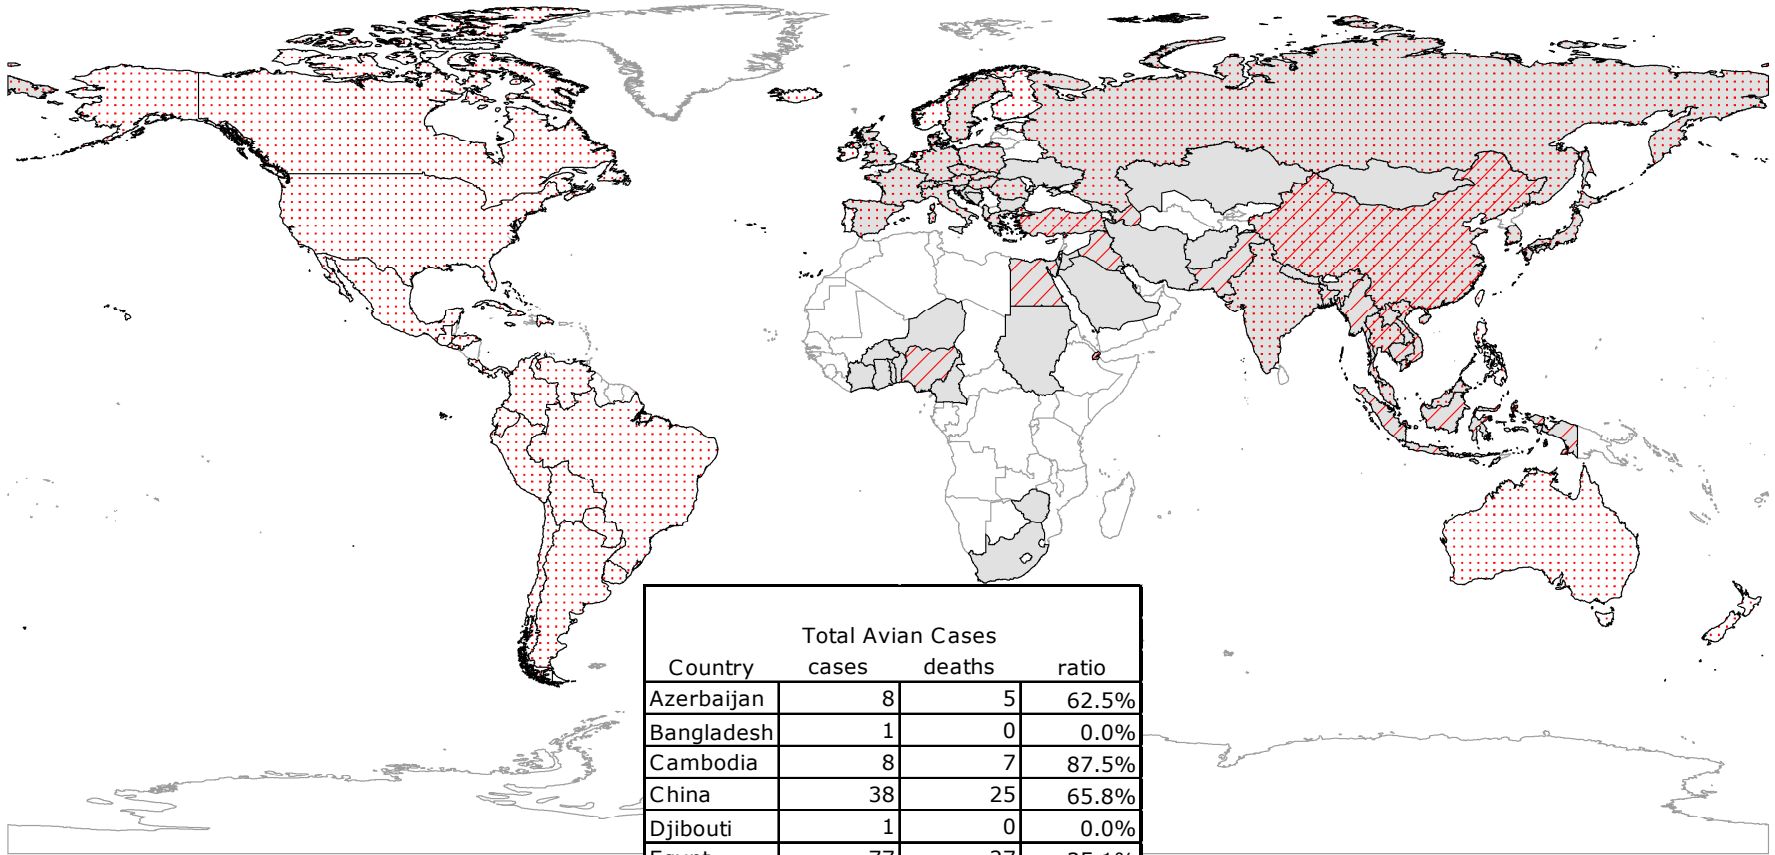

## A H1N1 Swine Cases:

Source Update 1 June 2009  
Total: 18,475 Cases, 117 Deaths  
Map Production Date: 1 June 2009

Country	Total Avian Cases		
	cases	deaths	ratio
Azerbaijan	8	5	62.5%
Bangladesh	1	0	0.0%
Cambodia	8	7	87.5%
China	38	25	65.8%
Djibouti	1	0	0.0%
Egypt	77	27	35.1%
Indonesia	141	115	81.6%
Iraq	3	2	66.7%
Laos	2	2	100.0%
Myanmar	1	0	0.0%
Nigeria	1	1	100.0%
Pakistan	3	1	33.3%
Thailand	25	17	68.0%
Turkey	12	4	33.3%
Viet Nam	111	56	50.5%
<b>Total</b>	<b>432</b>	<b>262</b>	<b>60.6%</b>

Countries	Cases/Deaths
Argentina	100
Australia	297
Austria	1
Bahamas	1
Bahrain	1
Belgium	12
Bolivia	3
Brazil	18
Canada	1336/2
Chile	250
China	32
Colombia	20
Costa Rica	37/1
Cuba	4
Cyprus	1
Czech Republic	1
Denmark	1
Dominican Republic	2
Ecuador	39
El Salvador	27
Estonia	1
Finland	3
France	24
Germany	28
Greece	4
Guatemala	12
Honduras	2
Hungary	1
Iceland	1
India	4
Ireland	4
Israel	19
Italy	29
Jamaica	2
Japan	370
Korea, Republic of (South)	33
Kuwait	18
Malaysia	2
Mexico	5,029/97
Netherlands	3
New Zealand	9
Norway	4
Panama	107
Paraguay	36
Peru	36
Philippines	16
Poland	4
Portugal	1
Romania	3
Russia	3
Singapore	3
Slovakia	2
Spain	178
Sweden	4
Switzerland	8
Thailand	2
Turkey	14
United Kingdom	329
United States	10,053/17
Uruguay	11
Venezuela	2
Viet Nam	1
US States	# of Confirmed Cases/Deaths
Alabama	84
Alaska	1
Arkansas	7
Arizona	547/4
California	804
Colorado	61
Connecticut	196
Delaware	121
Florida	166
Georgia	29
Hawaii	73
Idaho	13
Illinois	1,103/3
Indiana	146
Iowa	71
Kansas	79
Kentucky	77
Louisiana	122
Maine	11
Maryland	48
Massachusetts	470
Michigan	234
Minnesota	60
Mississippi	36
Missouri	36/1
Montana	14
Nebraska	43
Nevada	102
New Hampshire	40
New Jersey	74
New Mexico	108
New York	605/4
North Carolina	14
North Dakota	6
Ohio	23
Oklahoma	82
Oregon	148
Pennsylvania	123
Rhode Island	14
South Carolina	46
South Dakota	7
Tennessee	104
Texas	1,403/3
Utah	243/3
Vermont	3
Virginia	31
Washington	575/1
Washington, D.C.	20
West Virginia	2
Wisconsin	1,641
Wyoming	1